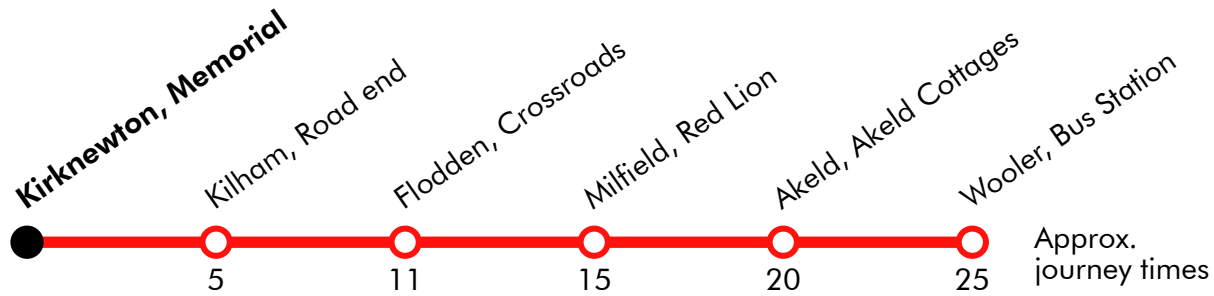

Notes:	a	a
Wooler, Bus Station	0910	1125
Akeld, Akeld Cottages	0915	1130
Kirknewton, Memorial	0920	1135

a Only runs on Wednesdays

Via: Market Pl, High Street, Ryecroft Way, A697, B6351

266

To Wooler

Effective from: 01/08/2010

Glen Valley Tours

Monday to Friday

Notes:	a	a
Kirknewton, Memorial	0920	1135
Kilham, Road end	0925	1140
Flodden, Crossroads	0931	1146
Milfield, Red Lion	0935	1150
Akeld, Akeld Cottages	0940	1155
Wooler, Bus Station	0945	1200

a Only runs on Wednesdays

Via: B6351, B6352, A697, Ryecroft Way, High Street, Market Pl